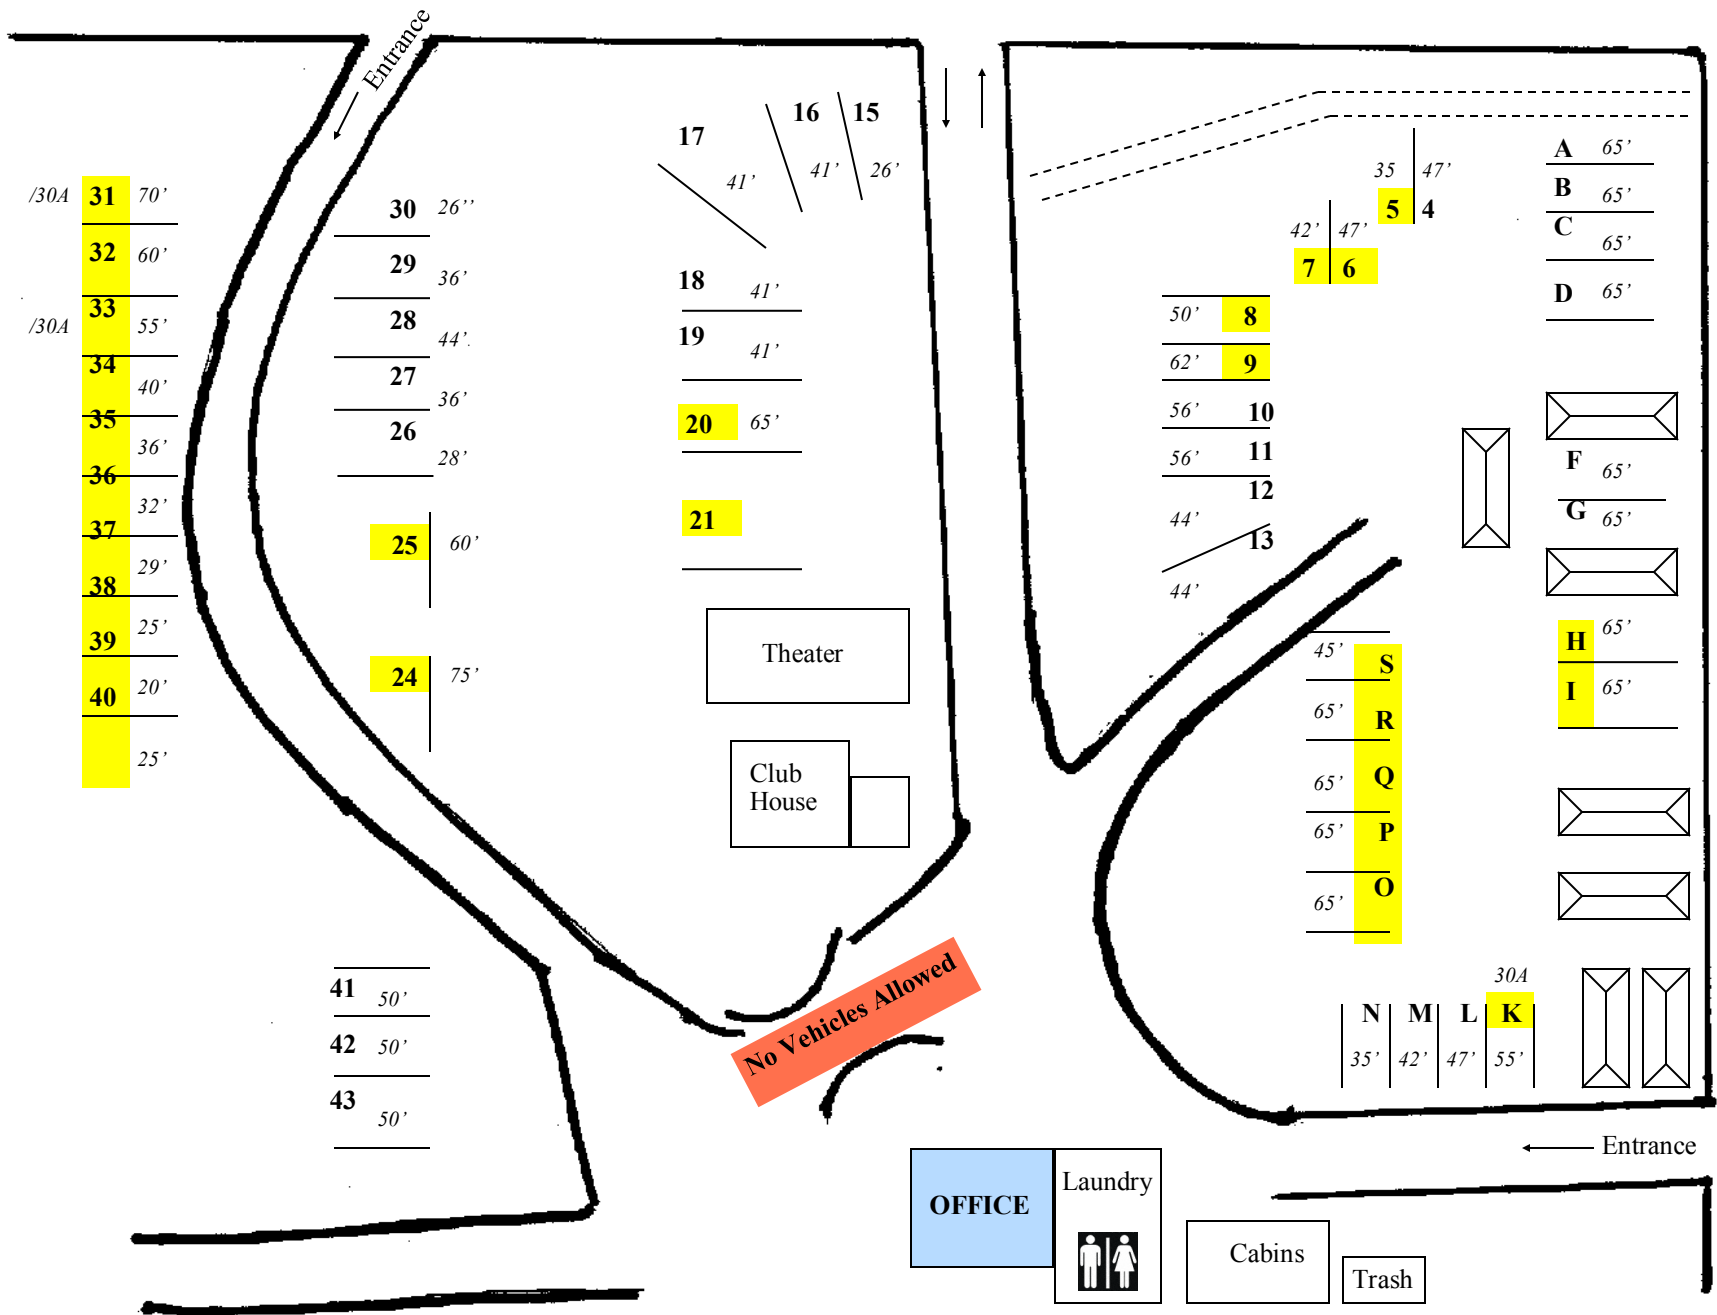

Evans St

Peabody

To the Square

Oak Avenue

to the Square

# Court Square RV Park

320 Oak Avenue, Mountain View, AR 72560  
870-214-1781

50 A